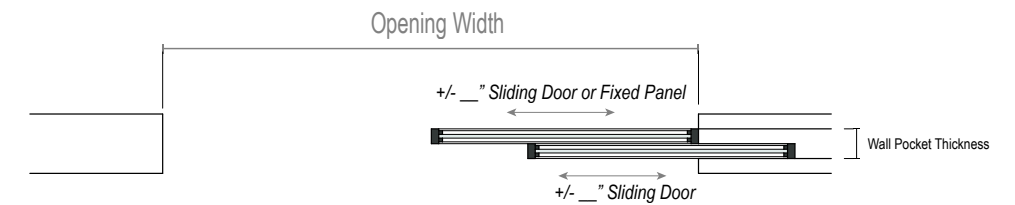

2 DOOR - SINGLE POCKET