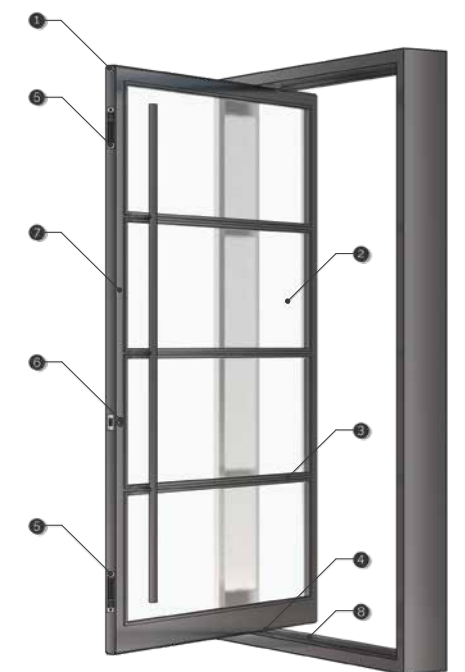

PIVOT

OVERSIZED ENTRY DOORS

pc10

MAIDEN Oversized Entry Pivot Doors

are designed to showcase big openings and modern functionality. The doors can be built **Bigger** and better with **No Limitations**, due to seamlessly welded fabrication & propriety high capacity pivot hinge hardware.

Signature Models:

*See Page #21 For Additional Pivot Door Spec's
See Page #29 & #30 For Handle & Finish Options

Product Features

• Pre-assembled unit	• Signature full height door pulls
• Designed for easy installation	• Welded steel glass stops
• Steel construction	• Rubber weather stripping
• Fully welded and polished seams	• Artistic powder coat finishes
• Thermal plastic rubber door stop(s)	• Contemporary lock options
• Flush mounted roller catches	• Handle & hardware upgrades avail.

Insulated Glass Options

Dual Pane (Low-E) Tempered

• Clear IGU	• Starphire IGU ($)
• Acid Etched	• Custom ($)

($) = Upgrade

MAIDEN®

pc3

What's Included

1. SEAMLESSLY WELDED STEEL CONSTRUCTION
2. UV PROTECTED INSULATED GLASS
3. ARCHITECTURAL DESIGN DETAILS
4. PIVOT HARDWARE
5. FLUSH MOUNTED ROLLER CATCHES
6. INTEGRATED DEAD BOLT LOCKS
7. ARTISTIC FINISH OPTIONS
8. CUSTOM SIZES * CONFIGURATIONS

MAIDEN USA   LIFETIME LIMITED WARRANTY