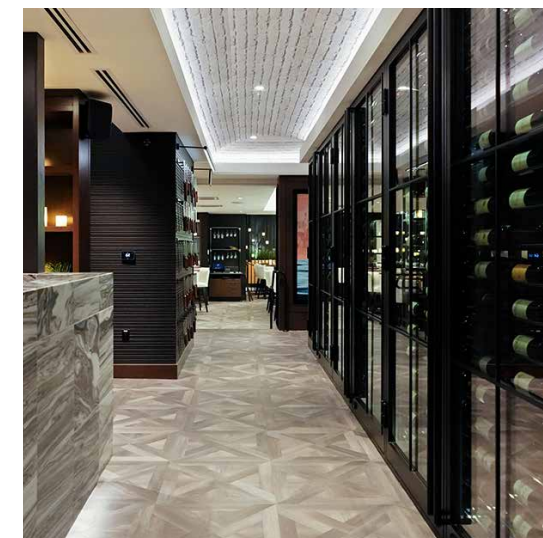

pc2

MAIDEN STEEL PRODUCTS

WINE ROOM ENCLOSURES (pg.5 - pg.12)

MAIDEN Steel Wine Room Systems are specifically designed for climate controlled wine storage spaces. The welded construction, insulated dual pane glass, and architectural door seals allow for a modern and high performing enclosure.

ARCHED PIVOT DOORS (pg.13 - pg.16)

MAIDEN Steel Arched Pivot Doors stand alone in the industry as a progressive concept that unites the traditional arched form with the modern pivot hinge integration.

OVERSIZED ENTRY PIVOT DOORS (pg.17 - pg.22)

MAIDEN Steel Entry Pivot Doors are designed to showcase big openings and modern functionality. The doors can be built bigger and better due to seamlessly welded fabrication & high capacity pivot hinge hardware.

INTERIOR SLIDING DOORS (pg.23 - pg.24)

MAIDEN Steel Sliding Doors combine low profile framework with glass panels, and are specifically designed for pocket door applications or exposed sliding track systems. Operable doors can be configured with various fixed panels to adapt to any condition.

INTERIOR DOORS (pg.25 - pg.28)

MAIDEN Steel Interior Doors are a low profile steel door solution for premium commercial and residential projects.

MAIDEN®

TESTIMONIALS

RESIDENTIAL PROJECT - RANCHO SANTA FE, CA