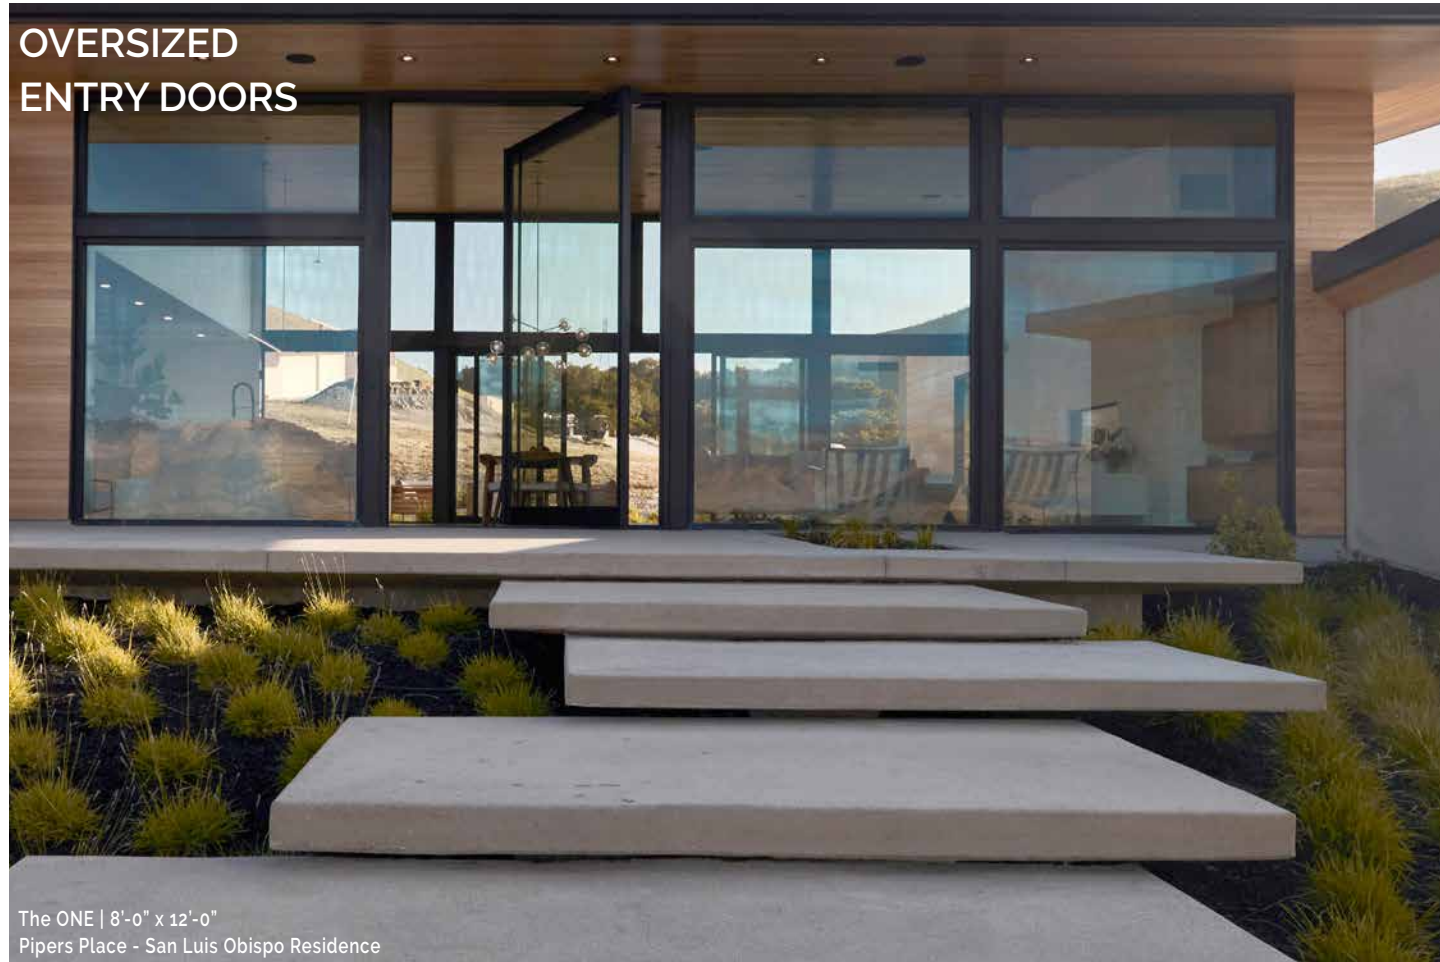

PIVOT

OVERSIZED ENTRY DOORS

The ONE | 8'-0" x 12'-0"
Pipers Place - San Luis Obispo Residence