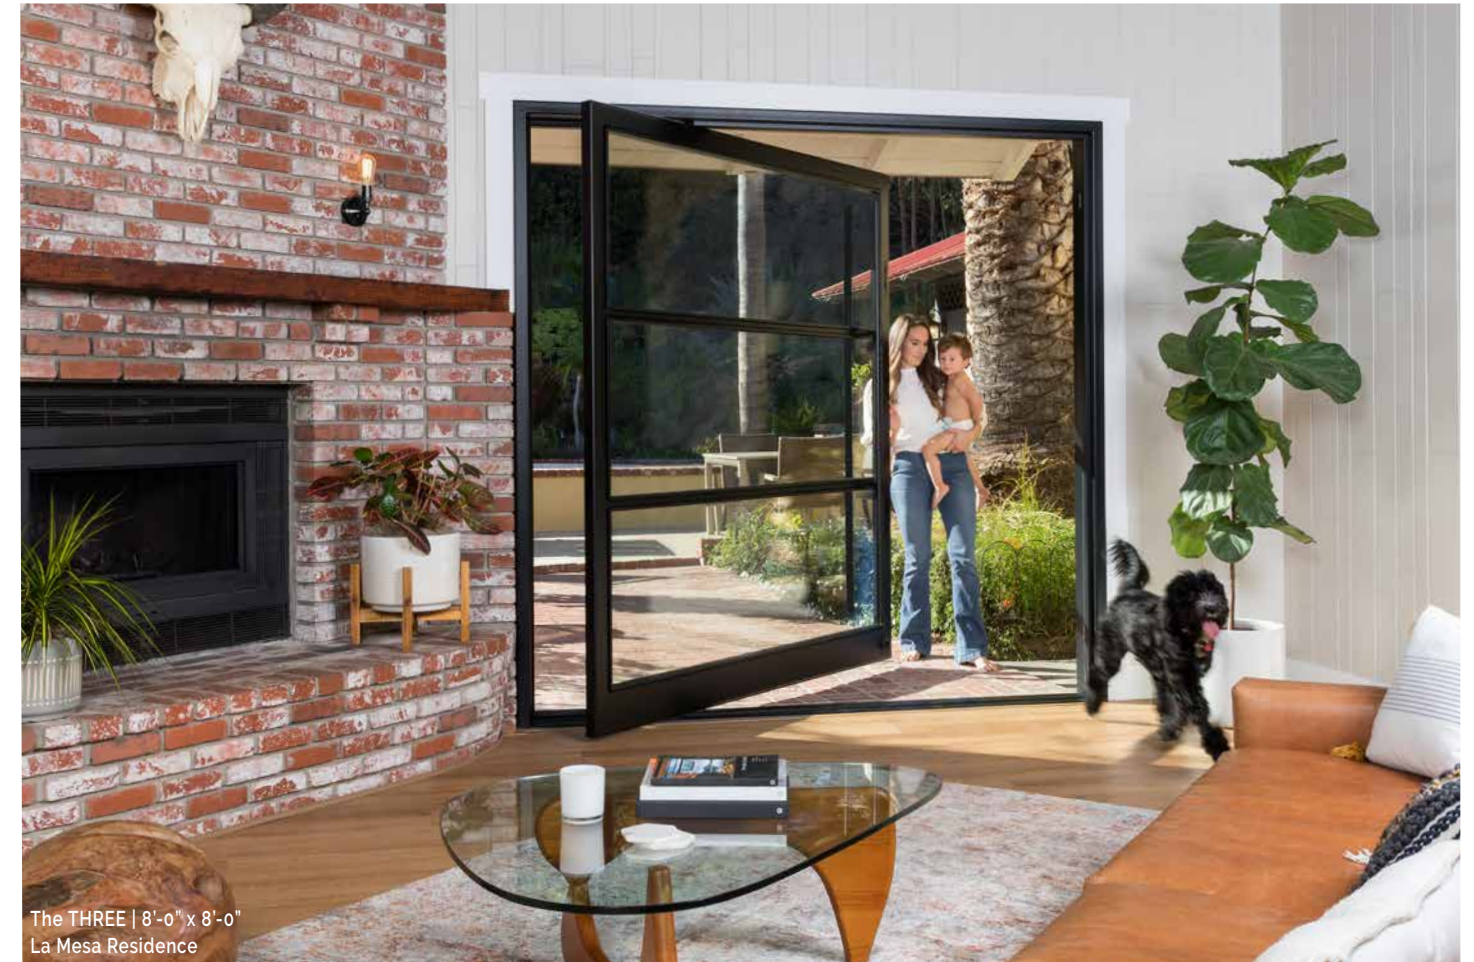

MAIDEN®

The THREE | 8'-0" x 8'-0"
La Mesa Residence

pc3

What's Included

1. SEAMLESSLY WELDED STEEL CONSTRUCTION
2. UV PROTECTED INSULATED GLASS
3. ARCHITECTURAL DESIGN DETAILS
4. PIVOT HARDWARE
5. FLUSH MOUNTED ROLLER CATCHES
6. INTEGRATED DEAD BOLT LOCKS
7. ARTISTIC FINISH OPTIONS
8. CUSTOM SIZES * CONFIGURATIONS

MAIDEN USA   LIFETIME LIMITED WARRANTY