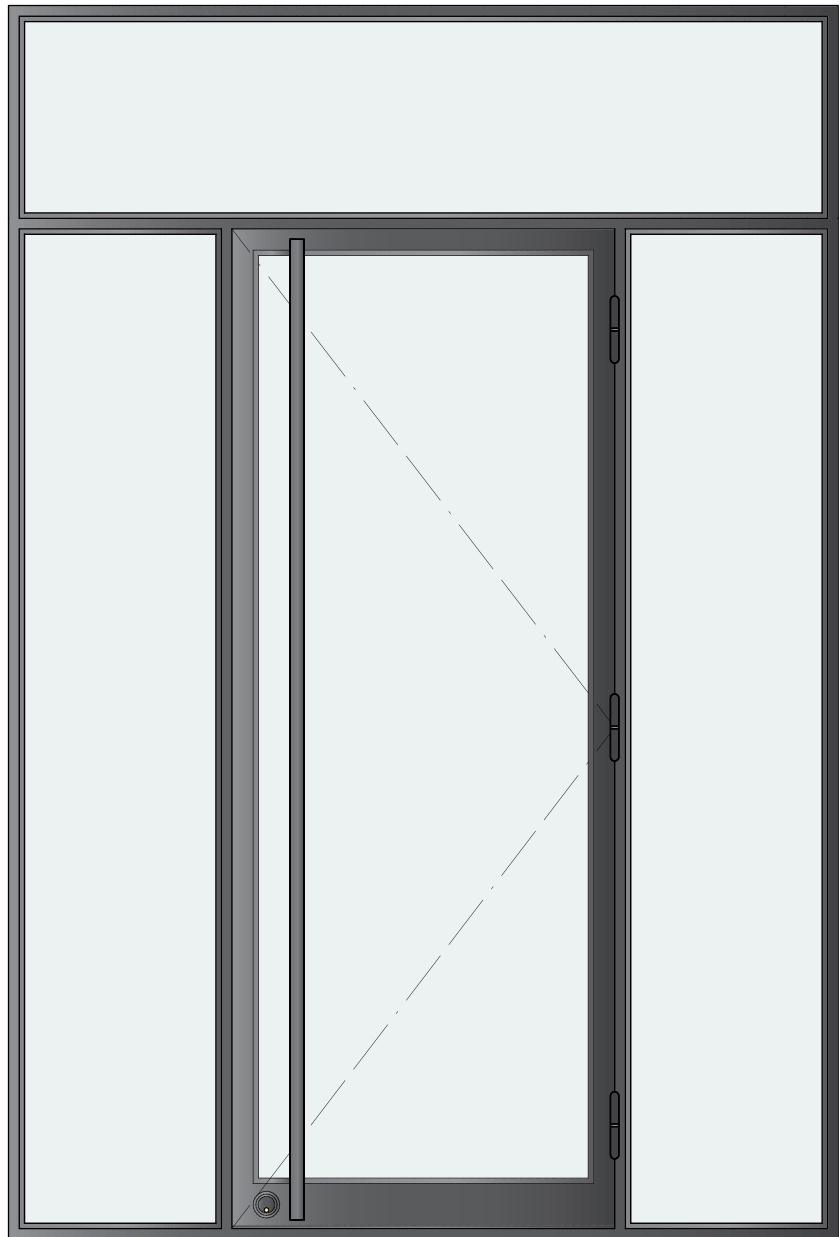

## The ONE

The ONE pivot door is designed to add character to any opening. With glass framed within a steel structure, The ONE provides unobstructed views while maintaining strength, security and functionality.

+

Linear - 1 Sided  
Configuration

Signature

The ONE

The ONE Wine Room Door is the most minimal design in the collection. With narrow framework and large glass panel sizes, this model is complimentary to any decor style and elegantly exhibits the wine collection that it assists in storing.