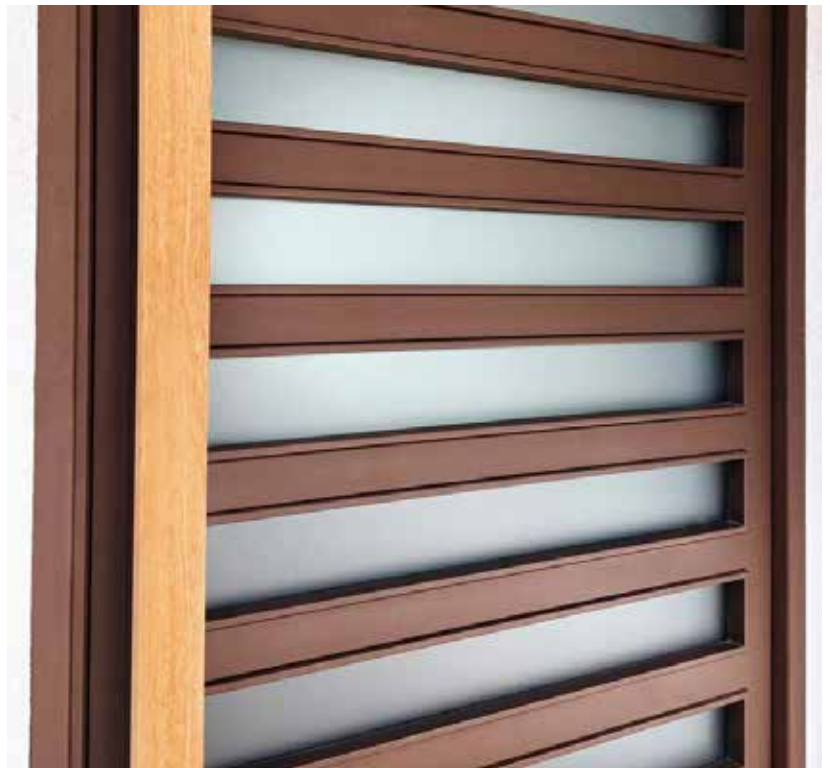

Width	Offset	Walk Space
4' (48")	9"	32-5/16"
5' (60")	12"	41-5/16"
6' (72")	15"	50-5/16"
Custom	Custom	Custom

Pivot Hardware:

Maiden® Pivot Hardware

Selected Projects

PC1

PC2

PC3

PC4