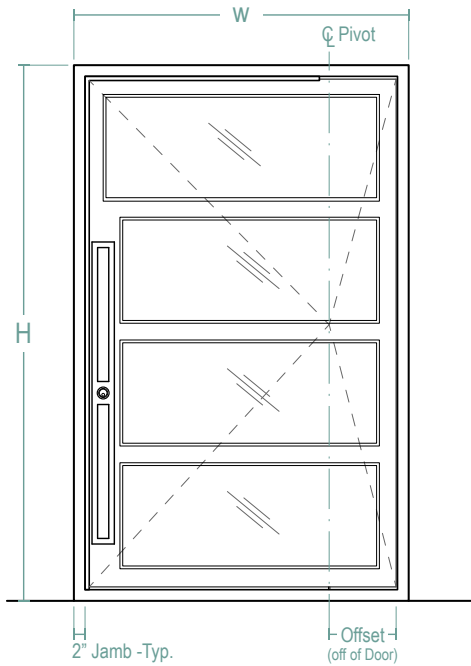

Signature

The FOUR

The FOUR pivot door is a segmented design dedicated to enhancing the style of your space. The horizontal elements will add a contemporary feel to your home, while still preserving a clean and sharp design.

Features:
Thermoplastic rubber compression door stops
Flush mounted roller catches
Rubber weather strip & seals
Durable marine grade finish

Width	Offset	Walk Space
4' (48")	9"	32-5/16"
5' (60")	12"	41-5/16"
6' (72")	15"	50-5/16"
Custom	Custom	Custom

Pivot Hardware:

Low Profile (LP)