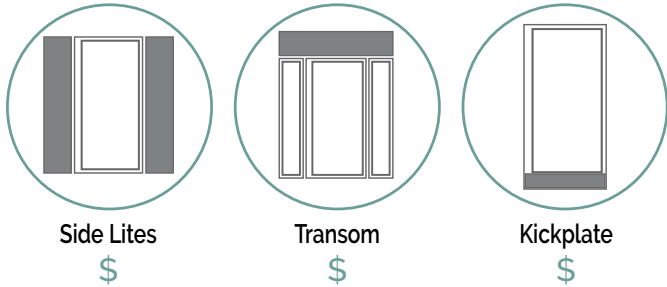

MAIDEN®

Options & Upgrades

Additional Configurations

Side Lites
$

Transom
$

Kickplate
$

$ = Upgrade

Pivot Hardware

· Engineered for Oversized Doors
· No Weight Restrictions

· Hold Open @ 90°
· Soft Close

Handles

- Signature Recessed Handles
- Full Height Door Pulls (1-1/4" Dia.)
- Custom Handles $

Locks

- Standard Deadbolt (2-3/8" Dia.)
- Low Profile (LP) Lock (1-3/8" Dia.)
- Electronic Strike $