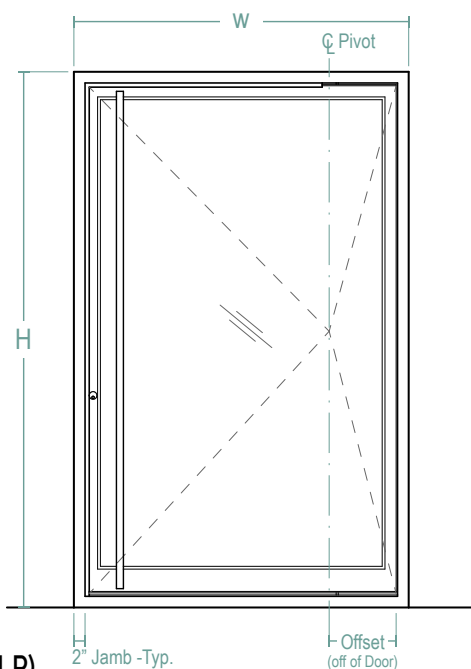

Pivot Hardware: