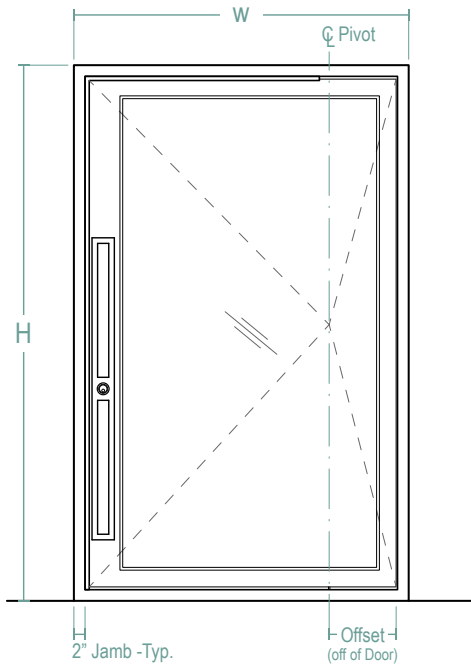

Signature

The ONE

The ONE pivot door is designed to add character to any opening. With glass framed within a steel structure, The ONE provides unobstructed views while maintaining strength, security and functionality.

Features:
Thermoplastic rubber compression door stops
Flush mounted roller catches
Rubber weather strip & seals
Durable marine grade finish

Width	Offset	Walk Space
4' (48")	9"	32-5/16"
5' (60")	12"	41-5/16"
6' (72")	15"	50-5/16"
Custom	Custom	Custom

Pivot Hardware:

Low Profile (LP)