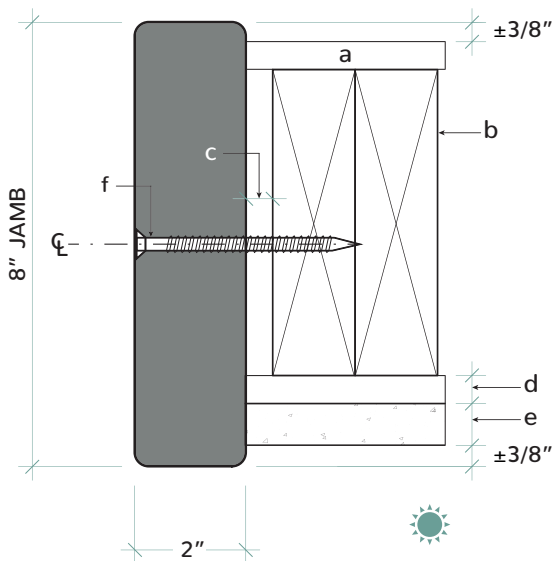

Standard Mounting Details

FRAME MOUNTING DETAIL