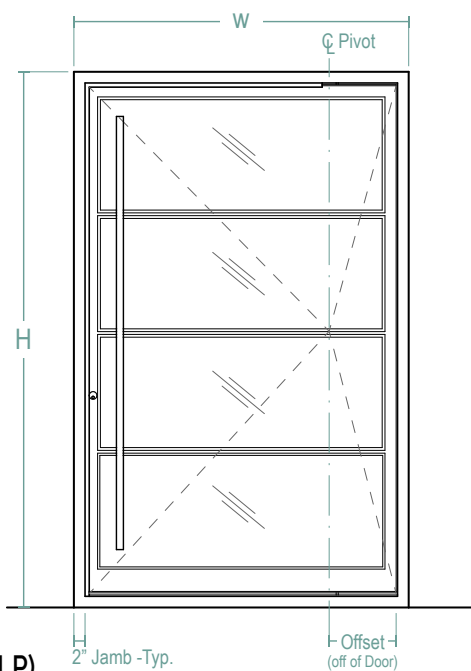

Pivot Hardware: