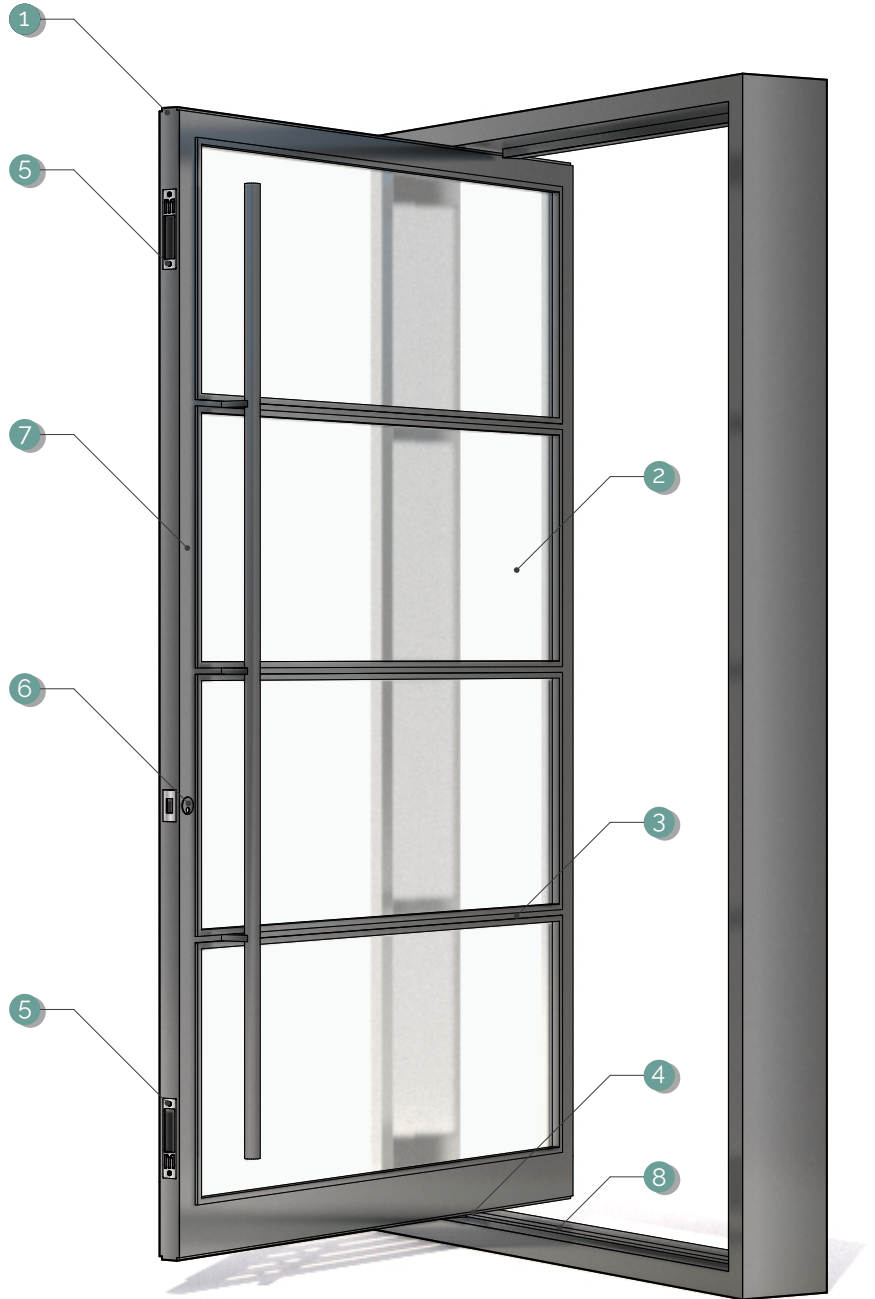

Product Features

* The FOUR (LP) shown in Rendering Abv.