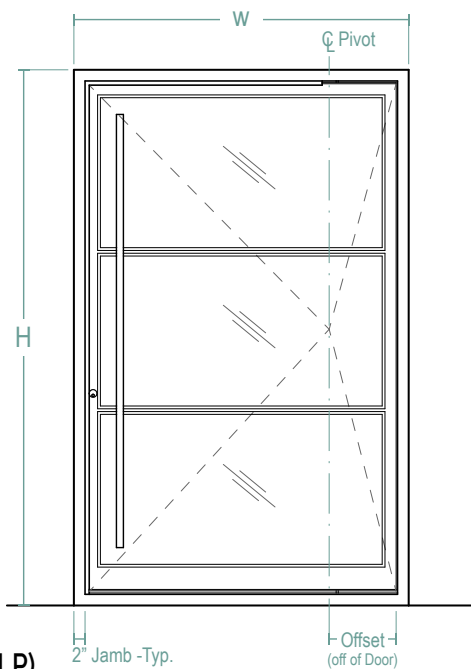

Width	Offset	Walk Space
4' (48")	9"	32-5/16"
5' (60")	12"	41-5/16"
6' (72")	15"	50-5/16"
Custom	Custom	Custom

Pivot Hardware:

Maiden® Pivot Hardware

Frits Jurgens® Pivot Hardware

Low Profile (LP)

Selected Projects