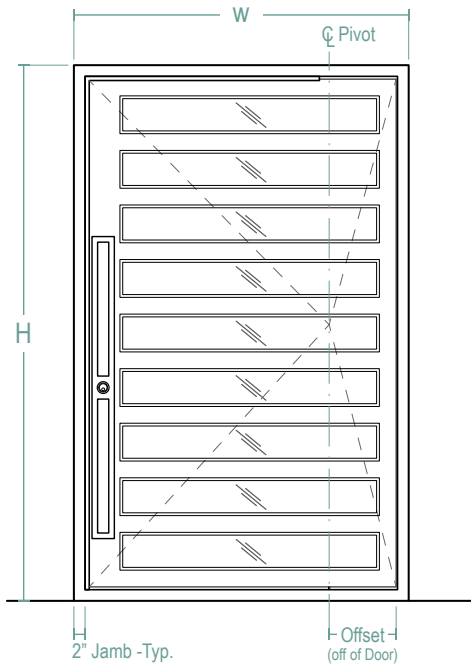

Signature

The NINE

The NINE pivot door is the most segmented design in the MAIDEN lineup. The glass panels in The NINE are sure to add sophisticated contemporary complexity to any entrance.

Features:
Thermoplastic rubber compression door stops
Flush mounted roller catches
Rubber weather strip & seals
Durable marine grade finish

Width	Offset	Walk Space
4' (48")	9"	32-5/16"
5' (60")	12"	41-5/16"
6' (72")	15"	50-5/16"
Custom	Custom	Custom

Pivot Hardware: