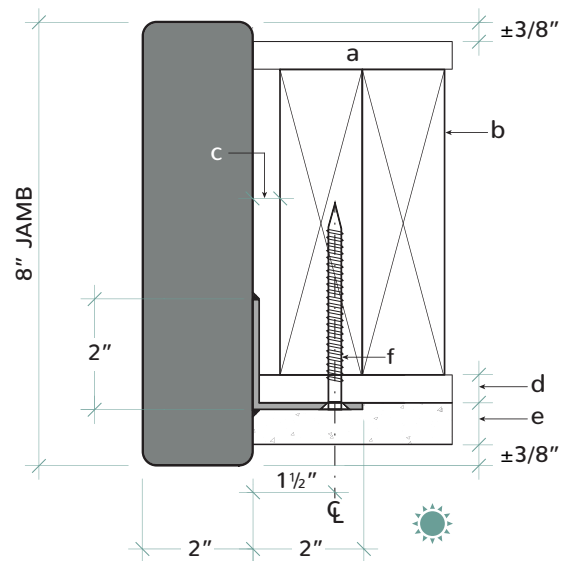

MOUNTING FIN DETAIL

- **a** Interior Surface ($\pm 1/2$ " Drywall)
- **b** ± 2 " x 6" Framing
- **c** $\pm 1/2$ " Oversized Rough Opening
- **d** Exterior Surface ($\pm 1/2$ " Shear)
- **e** Exterior Surface ($\pm 3/4$ " Stucco)
  (Lath, Stucco, or Suitable Substitute)
- **f** #14 Flathead Wood Screw

* Suggested construction configuration(s).

* Mounting subject to change per site conditions.