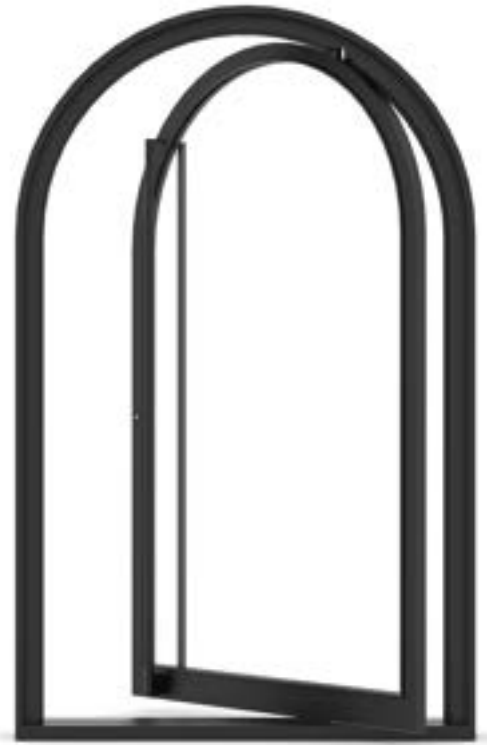

ARCHED STEEL PIVOT DOORS

MAIDEN

MODERN STEEL DOOR SYSTEMS

MAIDEN is a San Diego based architectural product company that specializes in modern door systems built from high-quality Steel by high-quality craftsman.

MAIDEN offers industry leading doors that combine cutting-edge design with precision fabrication and artistic finishes.

The Steel Arched Pivot Door stands alone as a progressive concept that unites the traditional arched form with the modern pivot hinge integration.

ARCHED STEEL PIVOT DOORS

- Proprietary arched pivot function
- Pre-hung and assembled system
- Designed for easy installation
- Steel construction
- Fully welded and polished seams
- Custom pivot hinge hardware
- Dual thermoplastic rubber door stops
- Flush mounted roller catches
- Signature full height Steel door pulls
- Rubber weather strip and seals
- Marine grade powder coat finishes
- Dual pane (low-E) clear tempered glass
- Lock and hardware upgrades available